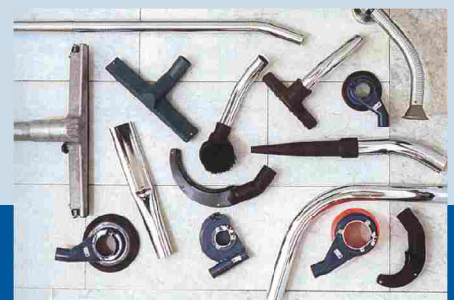

In this case, solid particles, which are heavier than air have to be sucked off instead of gases which expand. A complete suction can only be guaranteed with high air velocities and a high vacuum. This can be realized with hoses small diameters and powerful turbines. AFA is manufacturing stationary compact units and central systems but also mobile suction units for floor cleaning (swarfs suction) which can be compared with a home vacuum cleaner.

In this activity field AFA works closely together with well-known manufacturers of up-to-date filtering products and therefore is in a position to integrate devices with maximum filtering power and highest power rating into the systems. With adapters for all common devices, AFA is able to rid of toxic and

blind places and can be permanently whirled up. Please be aware: You are only powerful if you are healthy. Only then you can assist your company to act competitively and market-orientated. Your employer will invest in this.

The design of the AFA Industry-Line is subject to the regulations of the employer's liability insurance association and thus fulfils the regulations concerning the environment in your car body workshop.